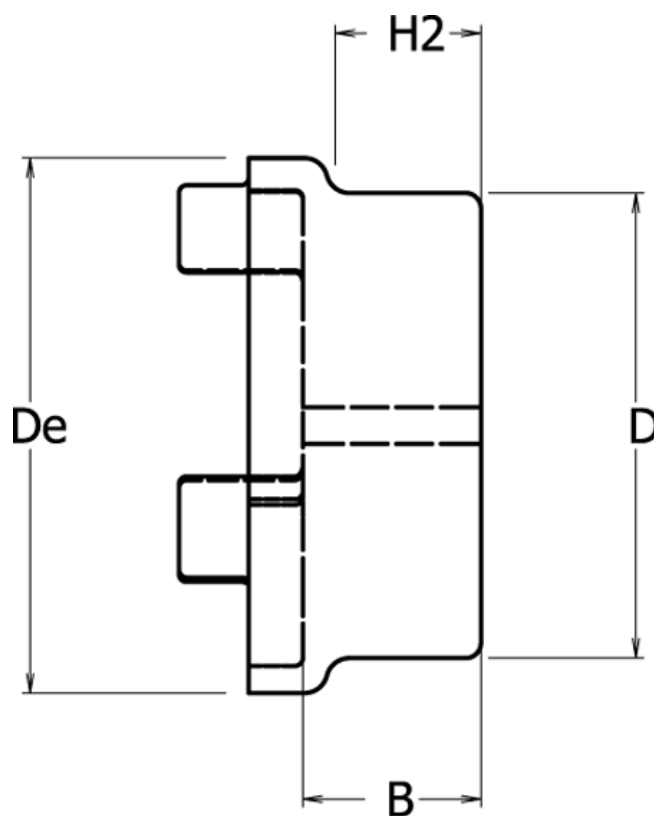

Article number: 3303180B

Description: Coupling Hub HRC-B 180  
Udboringsnav maks. boring 80 mm

## Measures

---

B	= 70.5
D	= 125
De	= 180
H2	= 58
Max. bore mm	= 80